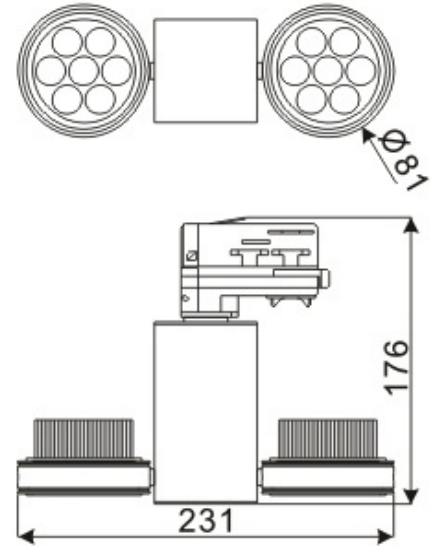

LED Track Lighting – LR-T00104

Model No.	LR-T00104
LED Type	CREE XRE
LED Q'TY.	2*7
Beam Angle	15°
Minimum luminous flux(lm)	2*630
Voltage	120~240V
LED Watt	2*7W
Environmental Temperature	- 20°C~60°C
Environmental Humidity	0%-95%
Safety Class	I
Safety Type	IP20
Material	Aluminium
Driver	Included